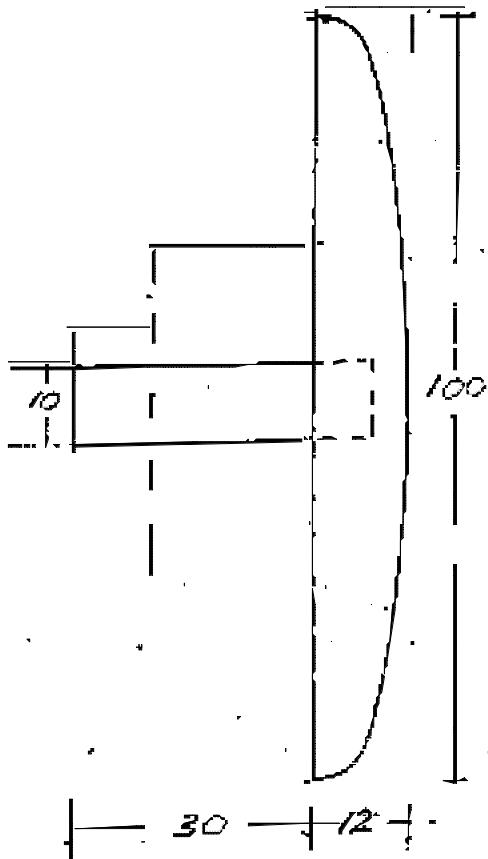

VIKING

6

31

SHIELD DETAILS

USE OWN DESIGN ON FACE.

IS

HAMMER ARM

5mm Hole for spear

SPEAR ARM

FOOT DETAIL