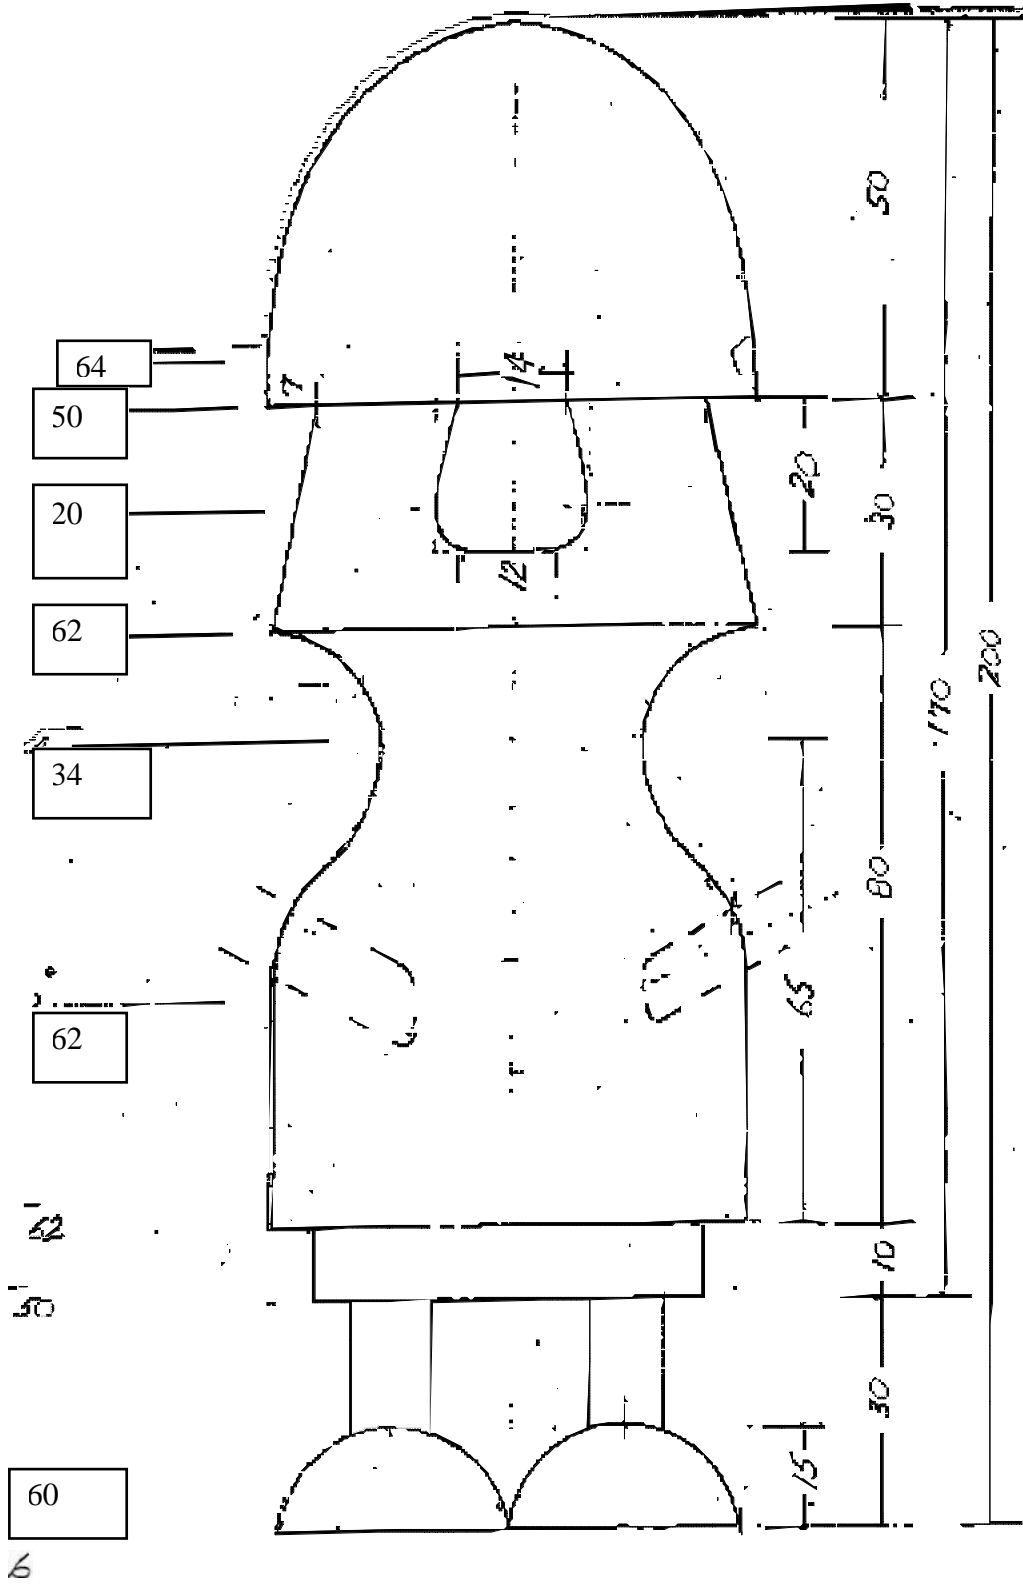

VIKING

6

31

SHIELD DETAILS

USE OWN DESIGN ON FACE.

IS

HAMMER ARM

5mm Hole for spear

SPEAR ARM

FOOT DETAIL